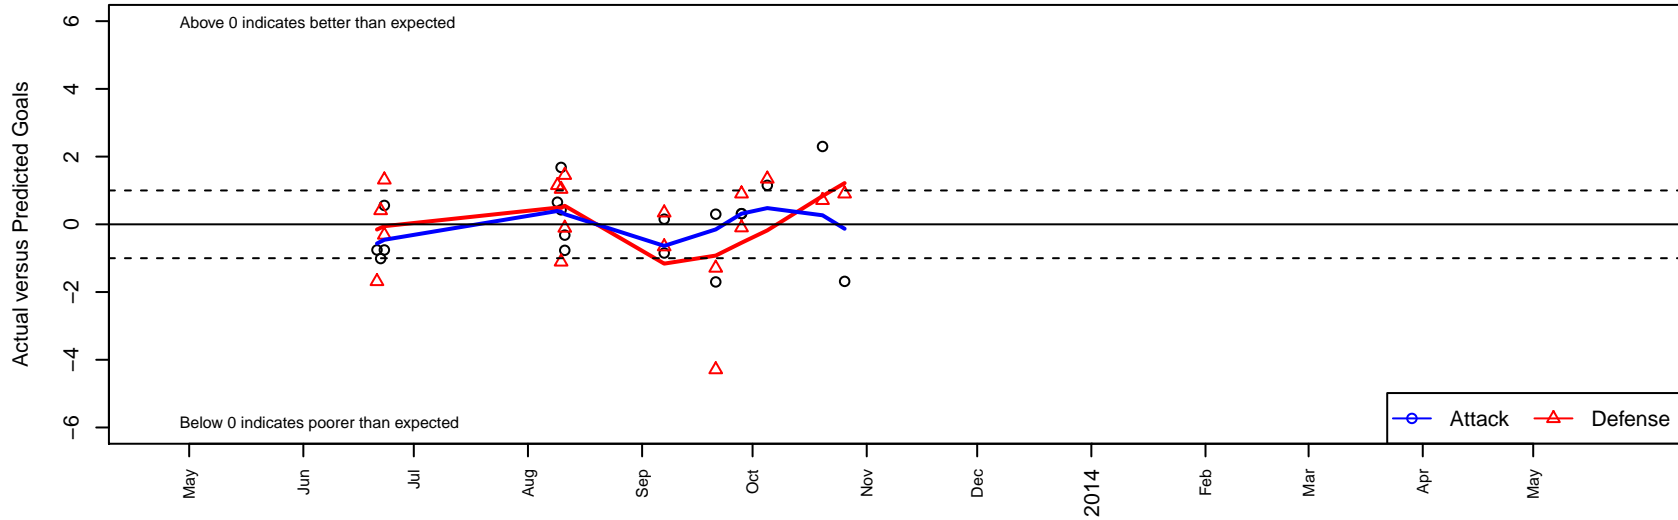

ASE Royal G01

Academy of Soccer Excellence
 Pasco, WA
 G01 total strength=566
 attack=0.54 defense=0.37
 fall league = PSPL-Inland Div 1 U12
 notes= Strikers
 alt names used:
 ASE Royal G01
 ASE G01 Royal
 ASE G01 Strikers

Venues played:
 Yakima Mid Summer Classic GU12
 Les Schwab NW Cup Girls U12 Challenge U12
 PSPL-Inland Div 1 U12

ASE Royal G01
 Dots are actual minus expected GF (blue circles) and GA (red triangles).
 Blue line is smoothed change in attack strength. Red is smoothed change in defense strength.